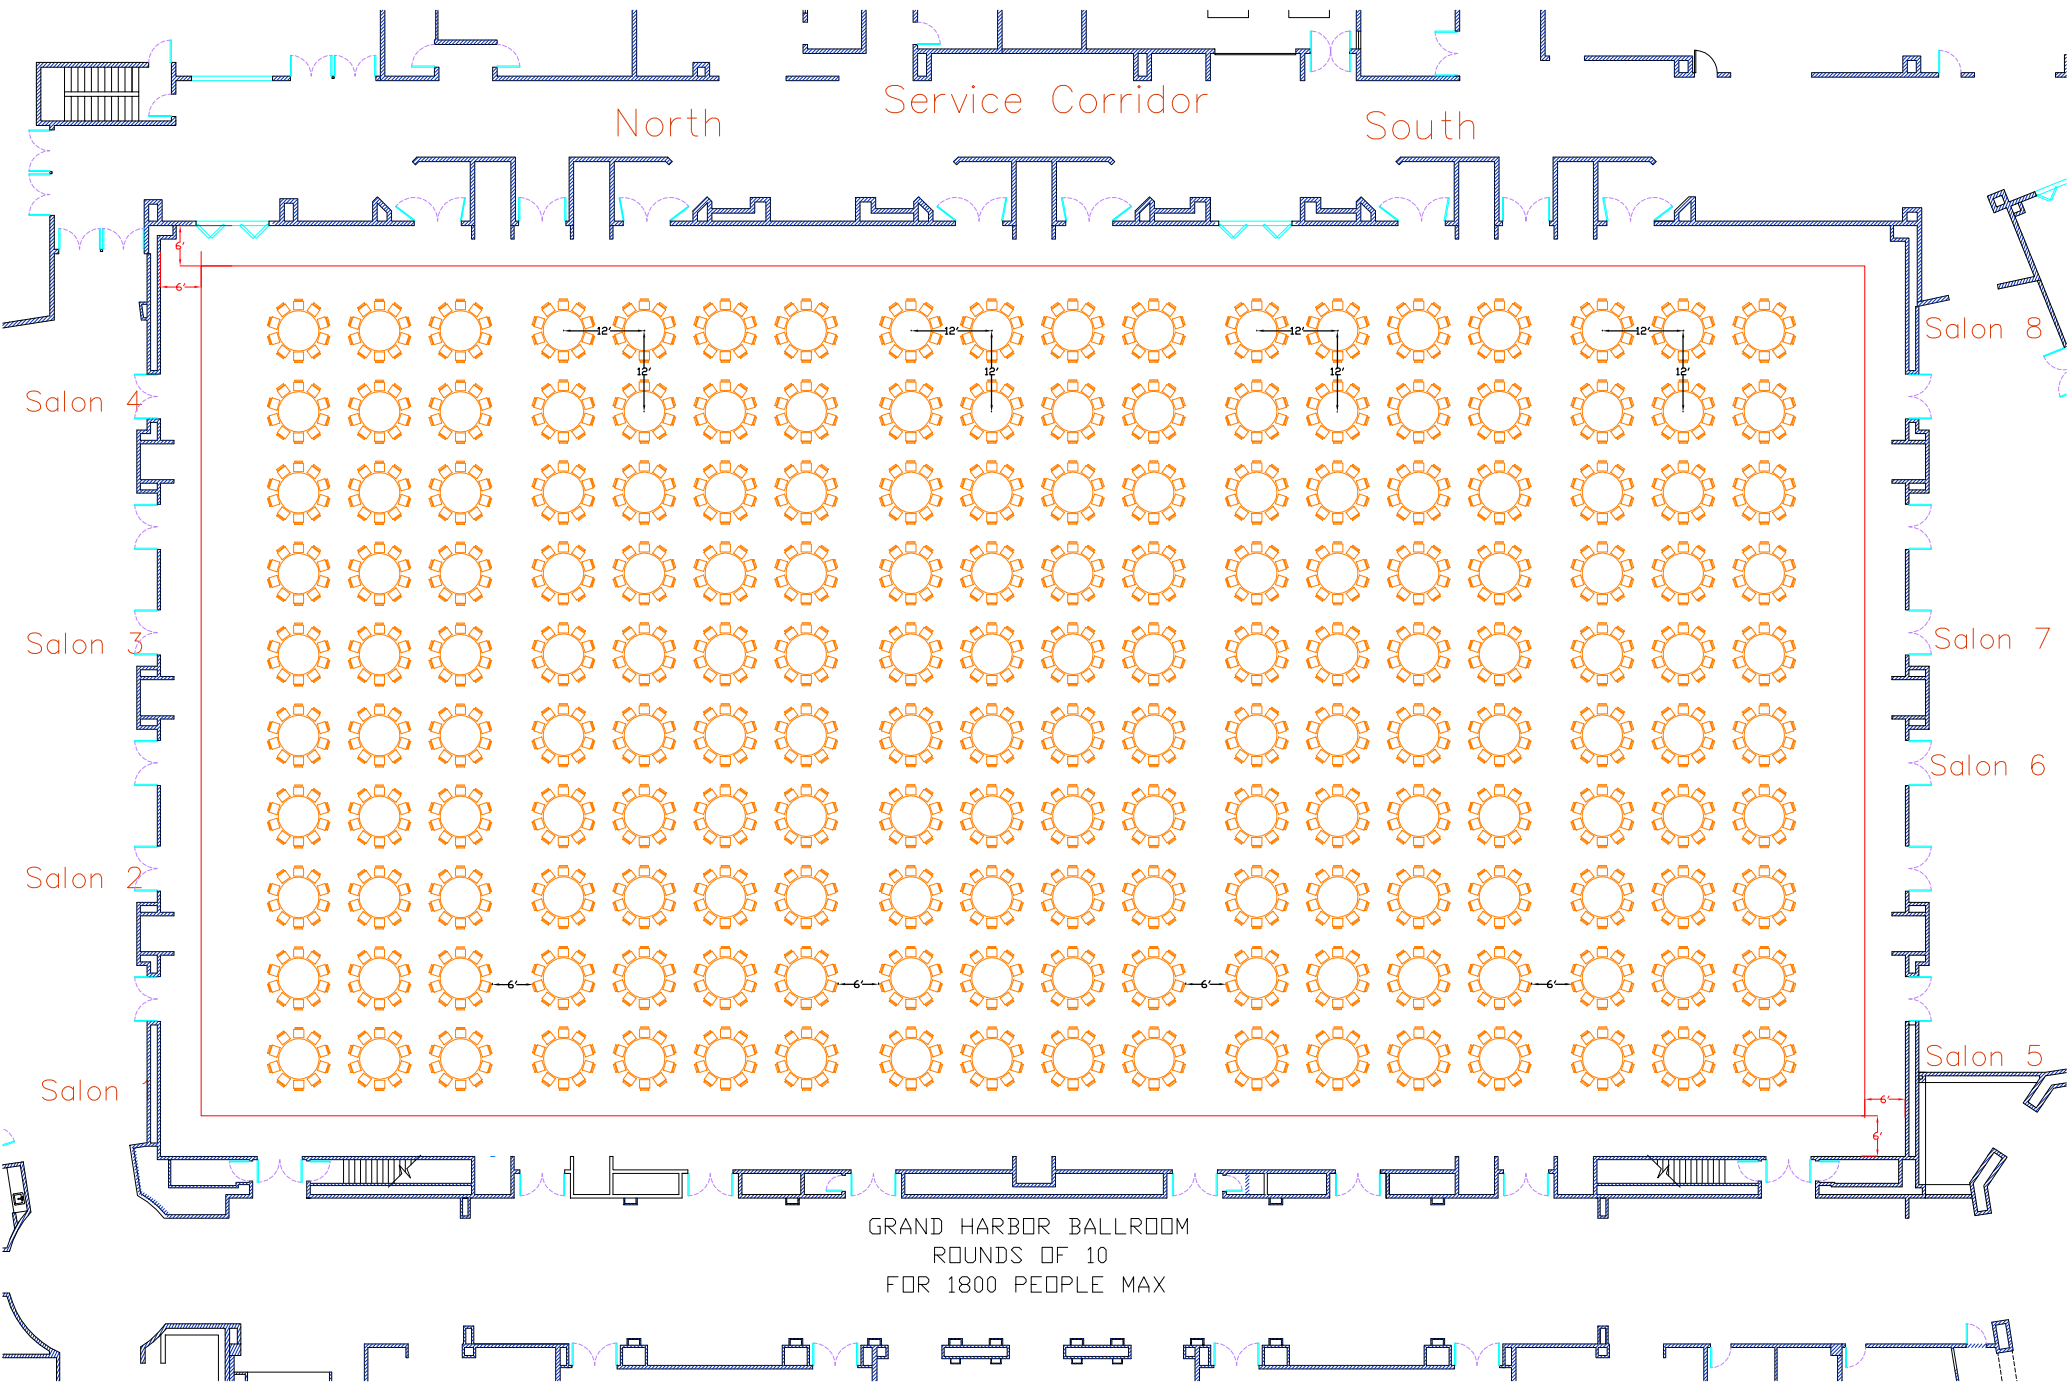

North

Service Corridor

South

Salon 4

Salon 3

Salon 2

Salon

Salon 8

Salon 7

Salon 6

Salon 5

GRAND HARBOR BALLROOM

CLASSROOM/2  
FOR 1890 PEOPLE MAX

GRAND HARBOR BALLROOM  
ROUNDS OF 10  
FOR 1800 PEOPLE MAX