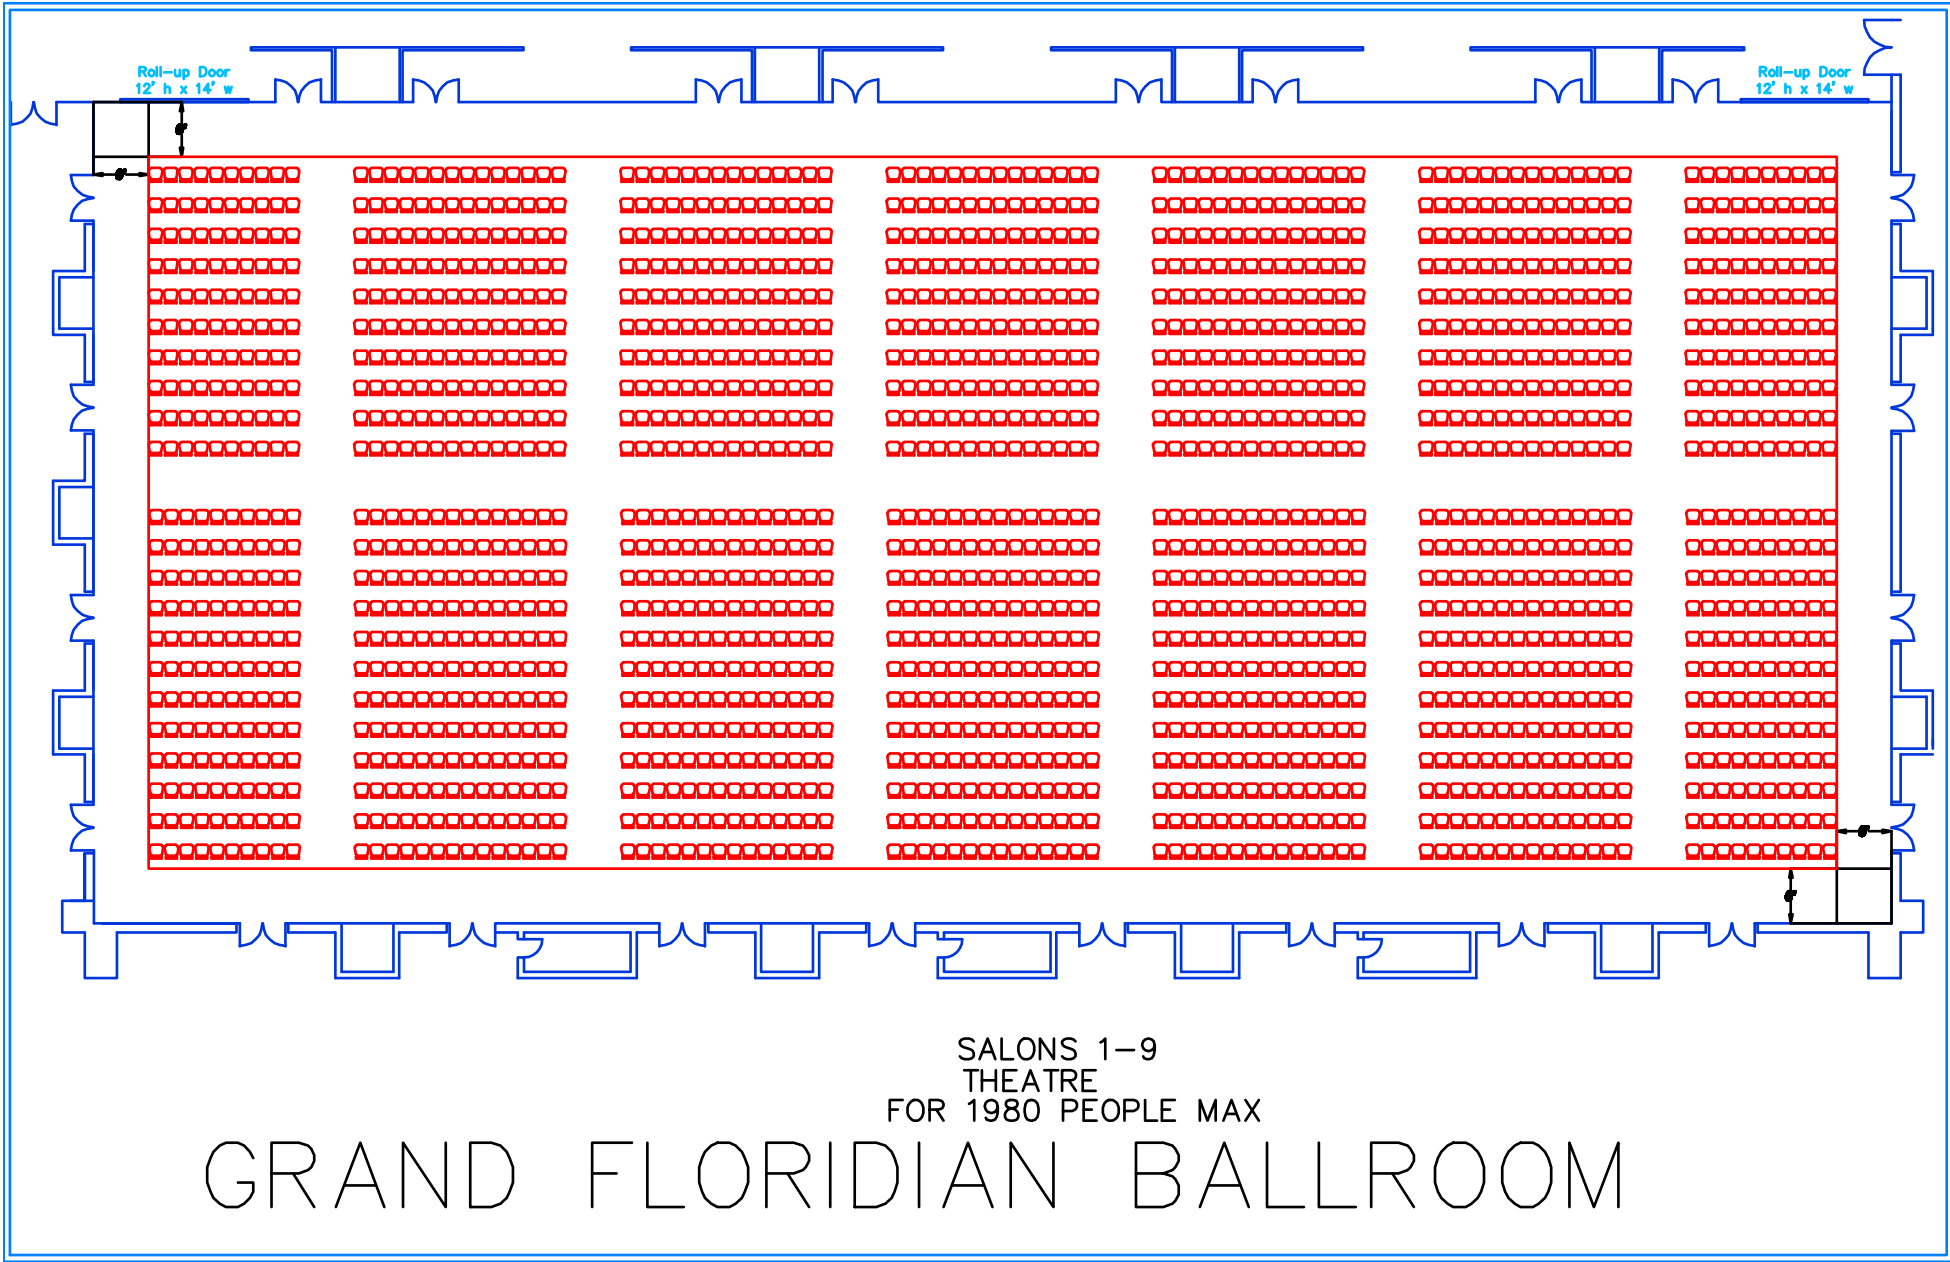

GRAND FLORIDIAN BALLROOM
SALONS 1-9
ROUNDS OF 10
FOR 840 PEOPLE MAX

SALONS 1-9
THEATRE
FOR 1980 PEOPLE MAX

GRAND FLORIDIAN BALLROOM