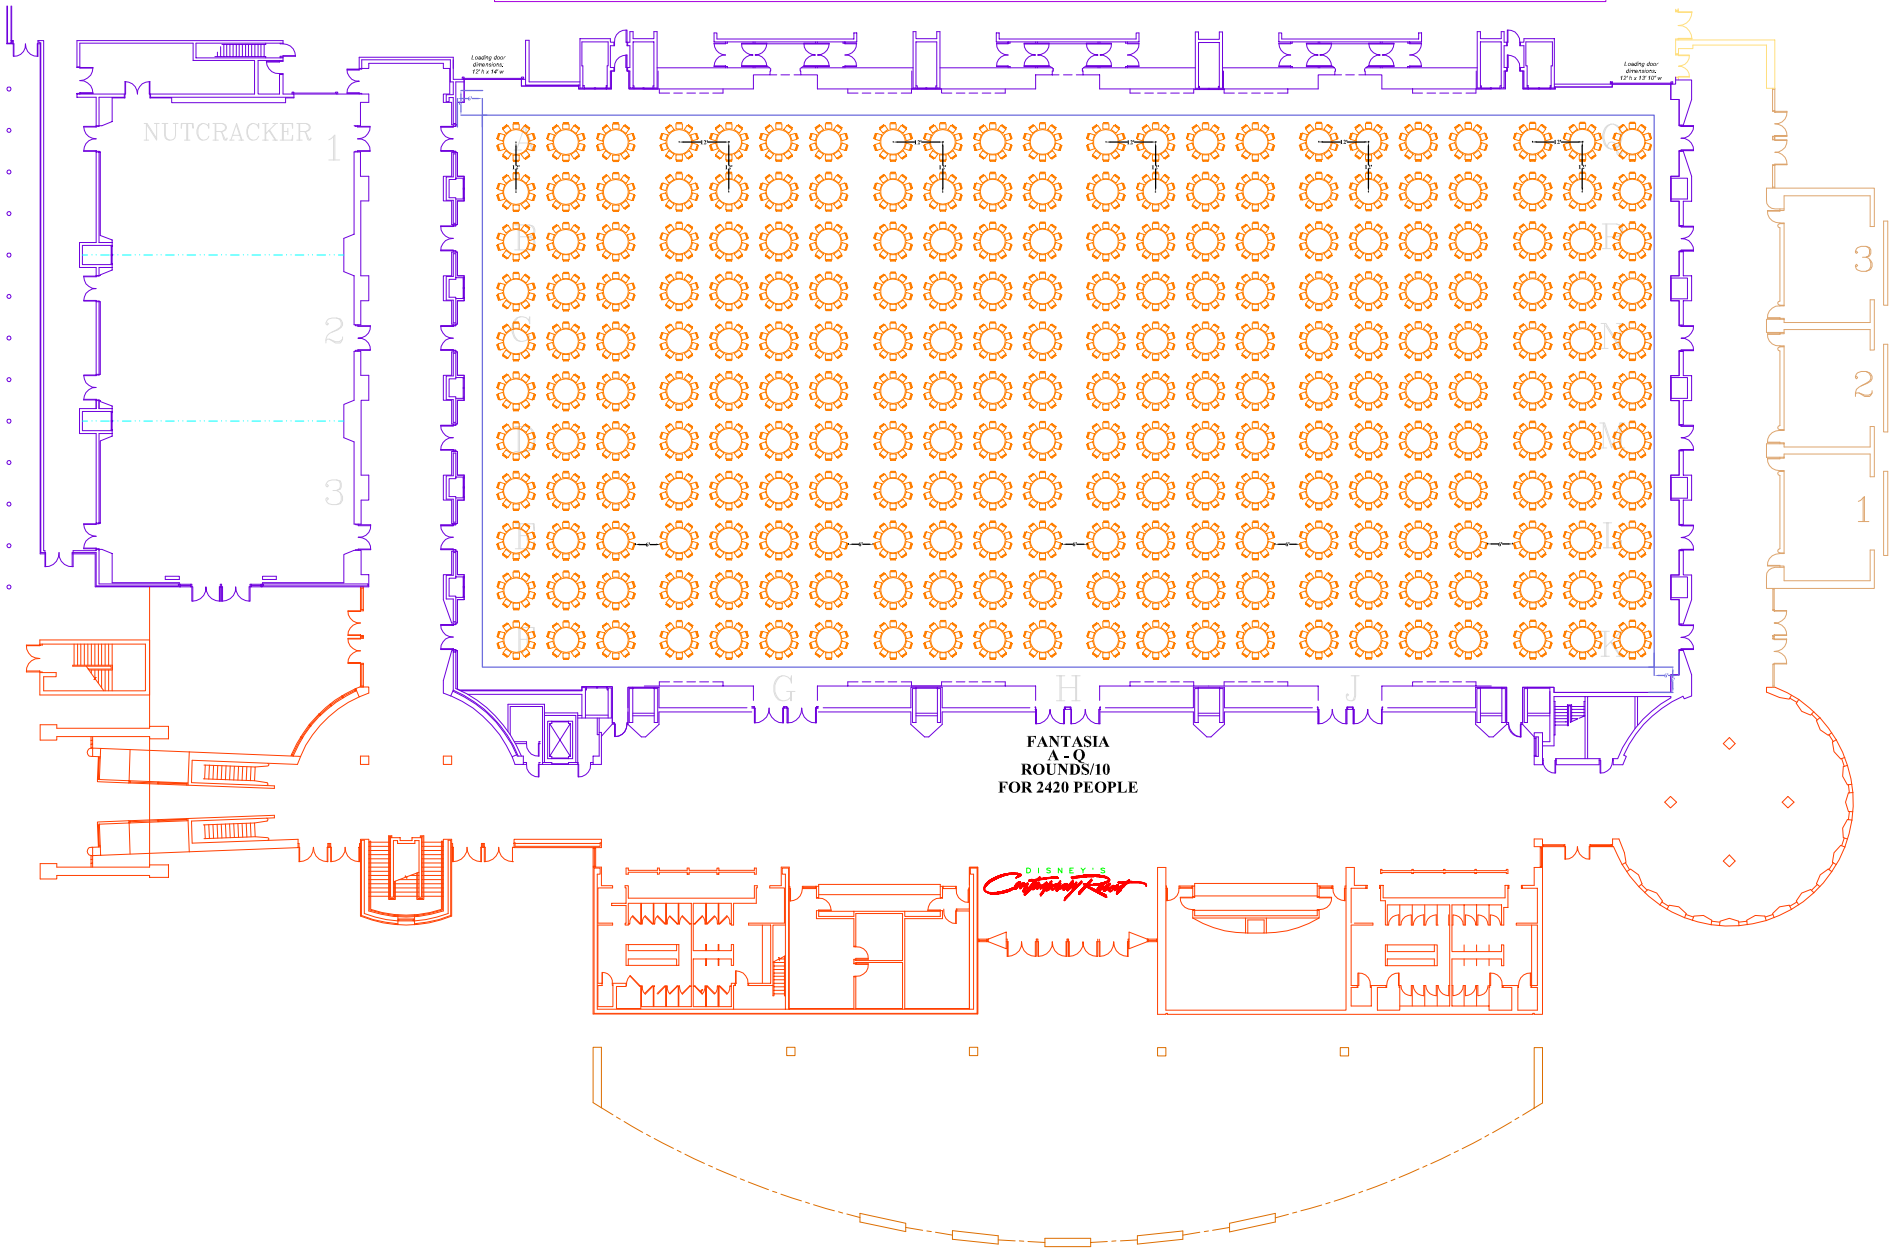

DISNEY'S
Contemporary Resort
BALLROOM OF THE AMERICAS
A + B
ROUNDS/10
FOR 660 PEOPLE

EVENT: -	PROJ MGR: -	-
LOCATION: - <i>Disney's Contemporary</i>	PRODUCER: -	-
LOAD IN: LOAD OUT:	DRAWN BY: BLAINE KIMBALL	
EVENT DATE: -	VERSION # --	
NAME: -	ROOM:	

EVENT: -	PROJ MGR: -	-
LOCATION: - <i>Disney's Contemporary Resort</i>	PRODUCER: -	-
LOAD IN: LOAD OUT:	DRAWN BY: BLAINE KIMBALL	
EVENT DATE: -	VERSION # --	
NAME: -	ROOM:	

DISNEY'S
Contemporary Resort
Grand Republic Ballroom
A-D
ROUNDS/10
FOR 400 PEOPLE

EVENT: -	PROJ MGR: -
LOCATION: - <i>Disney's Contemporary Resort</i>	PRODUCER: -
LOAD IN: LOAD OUT :	DRAWN BY: BLAINE KIMBALL
EVENT DATE: -	VERSION # --
NAME: -	ROOM: