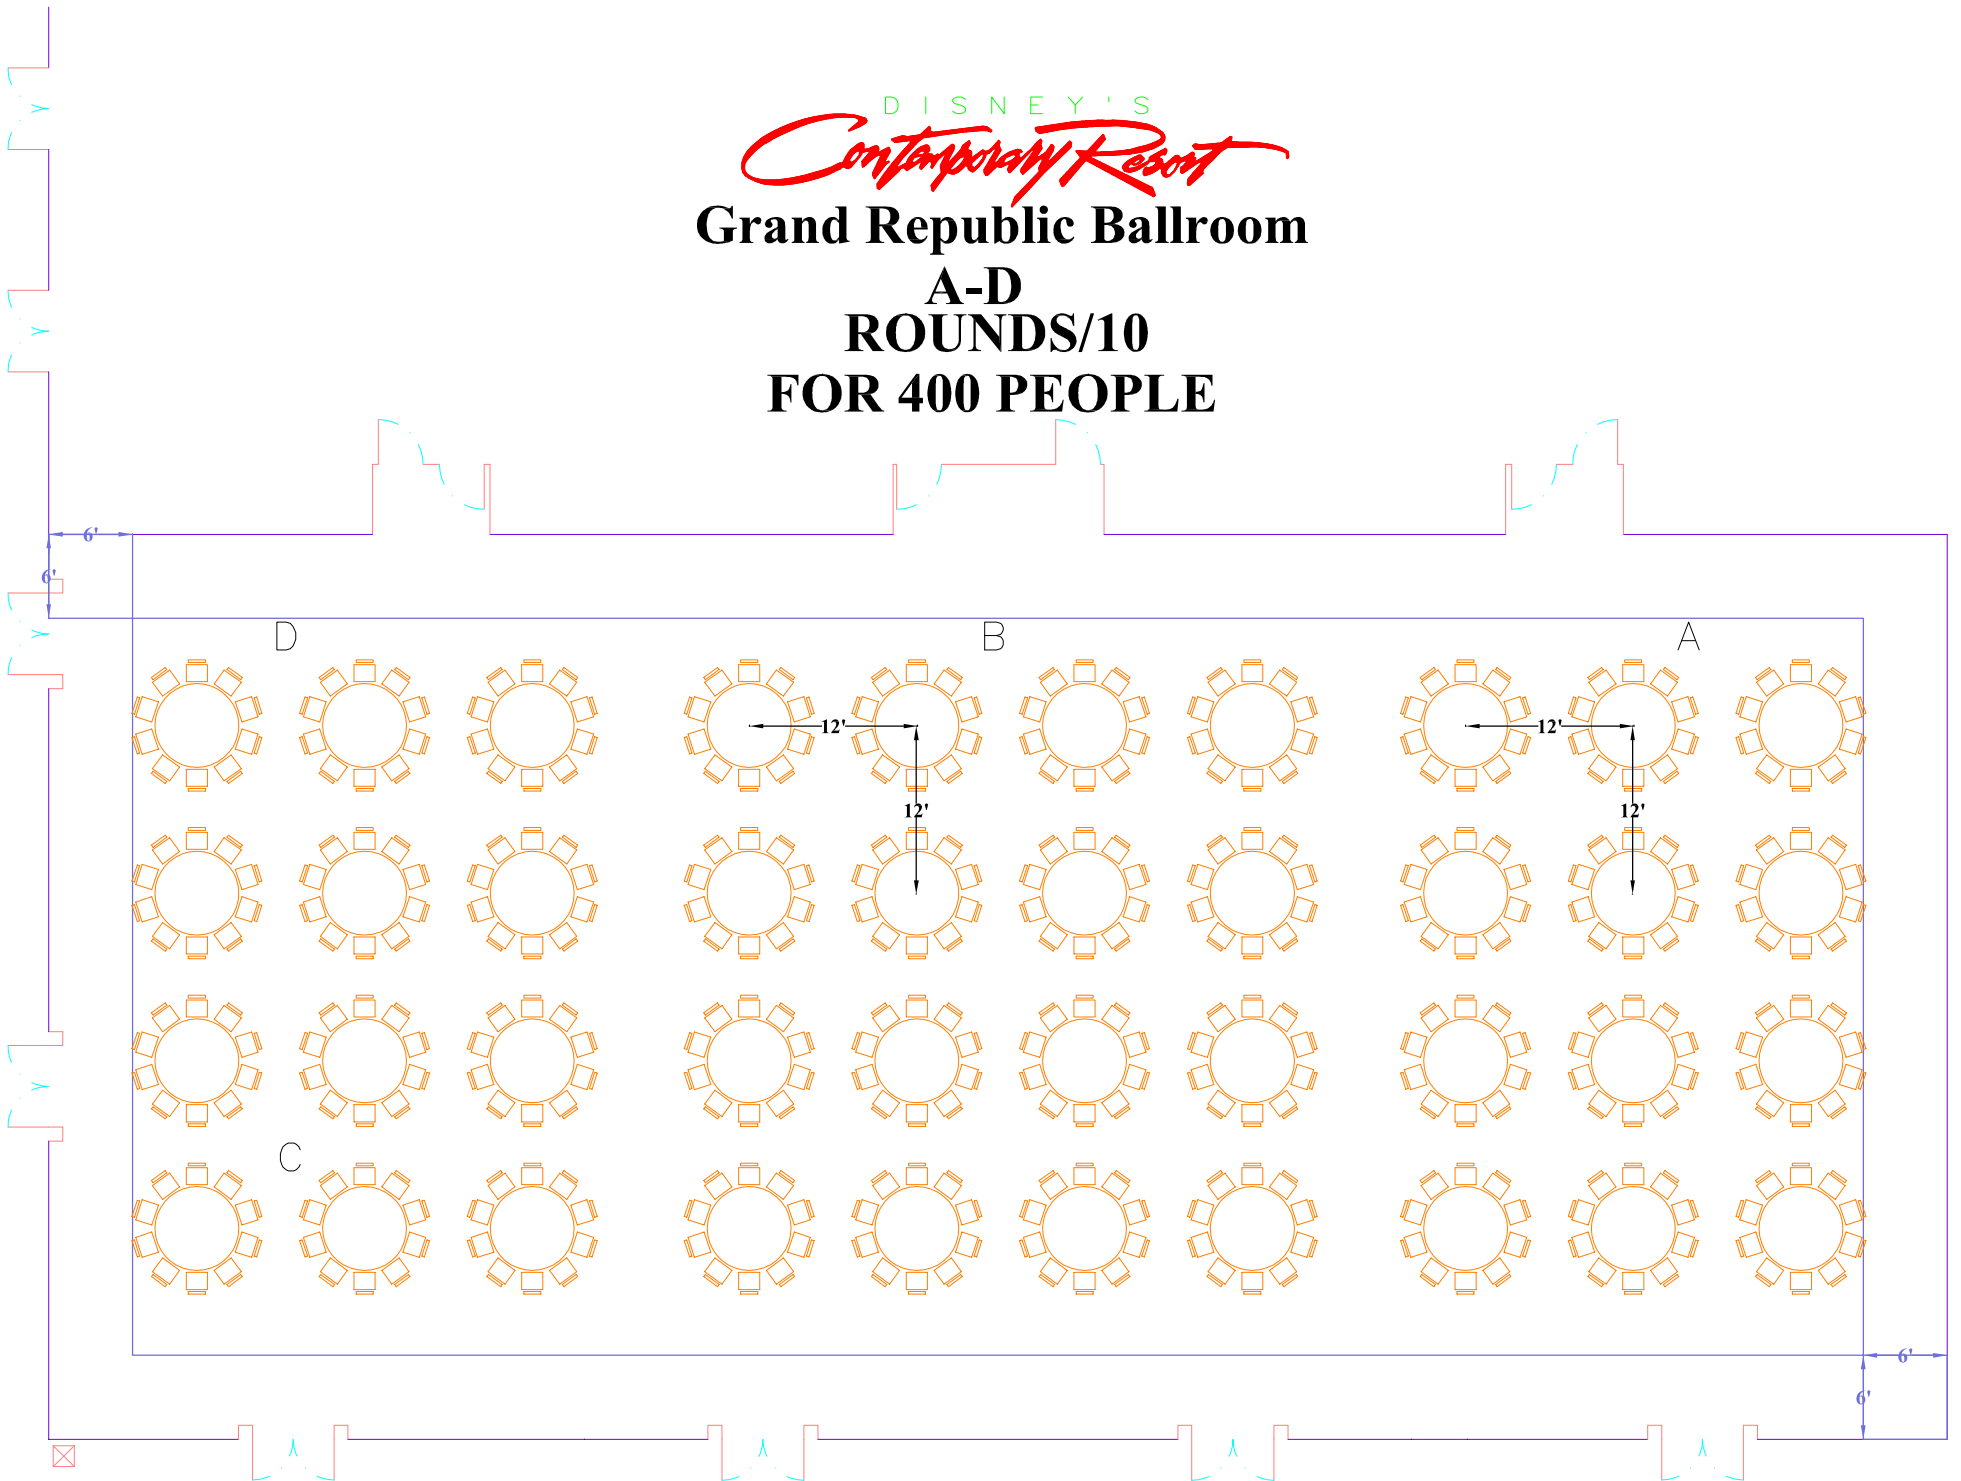

DISNEY'S
Contemporary Resort
BALLROOM OF THE AMERICAS
A + B
ROUNDS/10
FOR 660 PEOPLE

EVENT: -	PROJ MGR: -	-
LOCATION: - <i>Disney's Contemporary</i>	PRODUCER: -	-
LOAD IN: LOAD OUT:	DRAWN BY: BLAINE KIMBALL	
EVENT DATE: -	VERSION # --	
NAME: -	ROOM:	

EVENT: -	PROJ MGR: -	-
LOCATION: - <i>Disney's Contemporary Resort</i>	PRODUCER: -	-
LOAD IN: LOAD OUT:	DRAWN BY: BLAINE KIMBALL	
EVENT DATE: -	VERSION # --	
NAME: -	ROOM:	

DISNEY'S
Contemporary Resort
Grand Republic Ballroom
A-D
ROUNDS/10
FOR 400 PEOPLE

EVENT: -	PROJ MGR: -
LOCATION: - <i>Disney's Contemporary Resort</i>	PRODUCER: -
LOAD IN: LOAD OUT :	DRAWN BY: BLAINE KIMBALL
EVENT DATE: -	VERSION # --
NAME: -	ROOM: