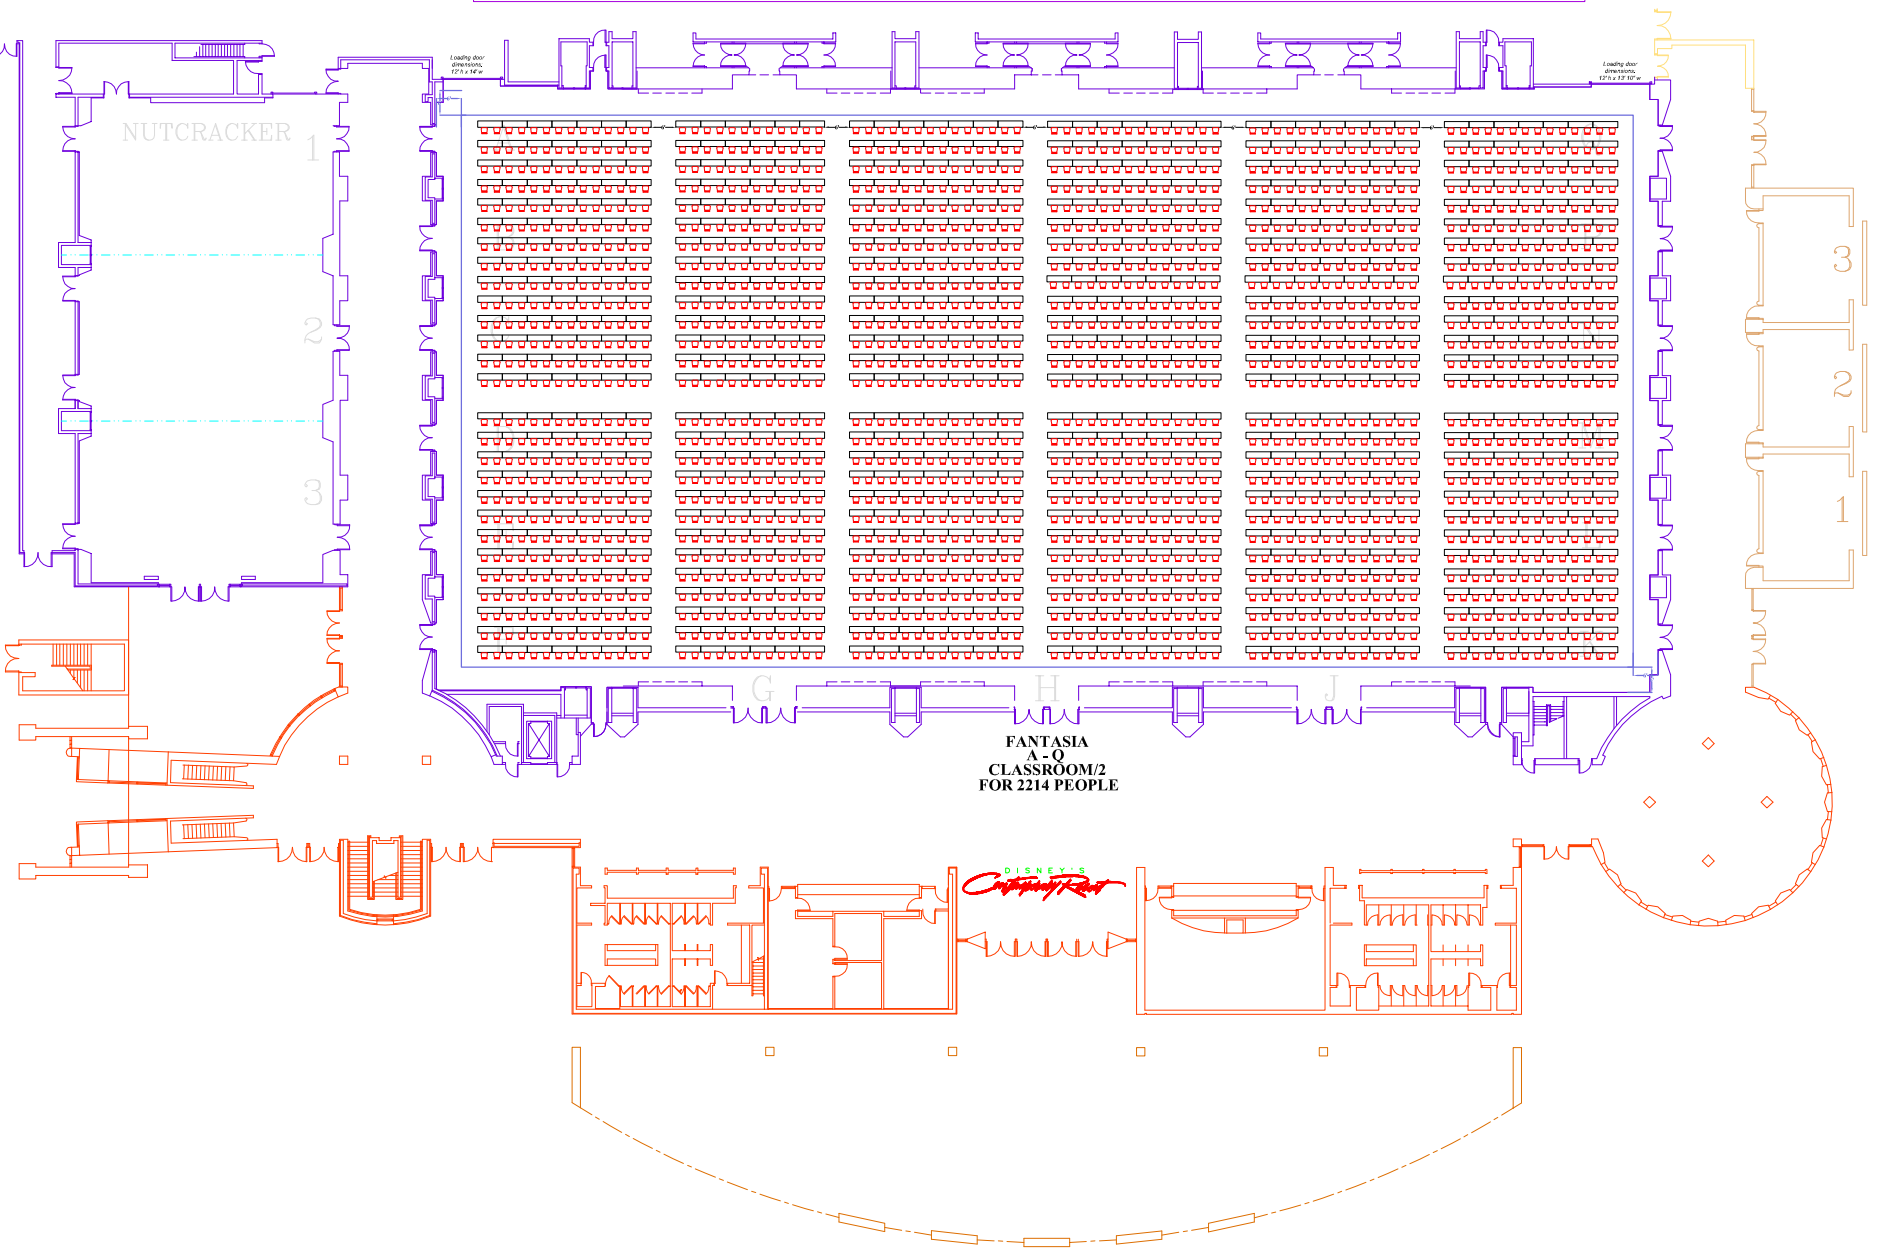

DISNEY'S
Contemporary Resort
BALLROOM OF THE AMERICAS
A + B
ROUNDS/10
FOR 660 PEOPLE

EVENT: -	PROJ MGR: -	-
LOCATION: - <i>Disney's Contemporary</i>	PRODUCER: -	-
LOAD IN: LOAD OUT:	DRAWN BY: BLAINE KIMBALL	
EVENT DATE: -	VERSION # --	
NAME: -	ROOM:	

EVENT: -	PROJ MGR: -	-
LOCATION: - <i>Disney's Contemporary Resort</i>	PRODUCER: -	-
LOAD IN: LOAD OUT:	DRAWN BY: BLAINE KIMBALL	
EVENT DATE: -	VERSION # --	
NAME: -	ROOM:	

DISNEY'S
Contemporary Resort
Grand Republic Ballroom
A-D
ROUNDS/10
FOR 400 PEOPLE

EVENT: -	PROJ MGR: -
LOCATION: - <i>Disney's Contemporary Resort</i>	PRODUCER: -
LOAD IN: LOAD OUT :	DRAWN BY: BLAINE KIMBALL
EVENT DATE: -	VERSION # --
NAME: -	ROOM: